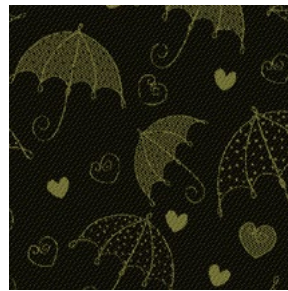

* Actual colors may vary from those presented in the catalogue.

Umbrellas Light

Rainbow Light

Dusty Pink

Baby Blue

Turquoise

Ruby

Magenta

Kiwi

Blue Sky

Silver

Emerald

Umbrellas Dark

Magenta Dark

Turquoise Dark

Kiwi Dark

Emerald Dark

Classic

* Actual colors may vary from those presented in the catalogue.

Playground Light

Caffe Latte

Dusty Pink

Baby Blue

Turquoise